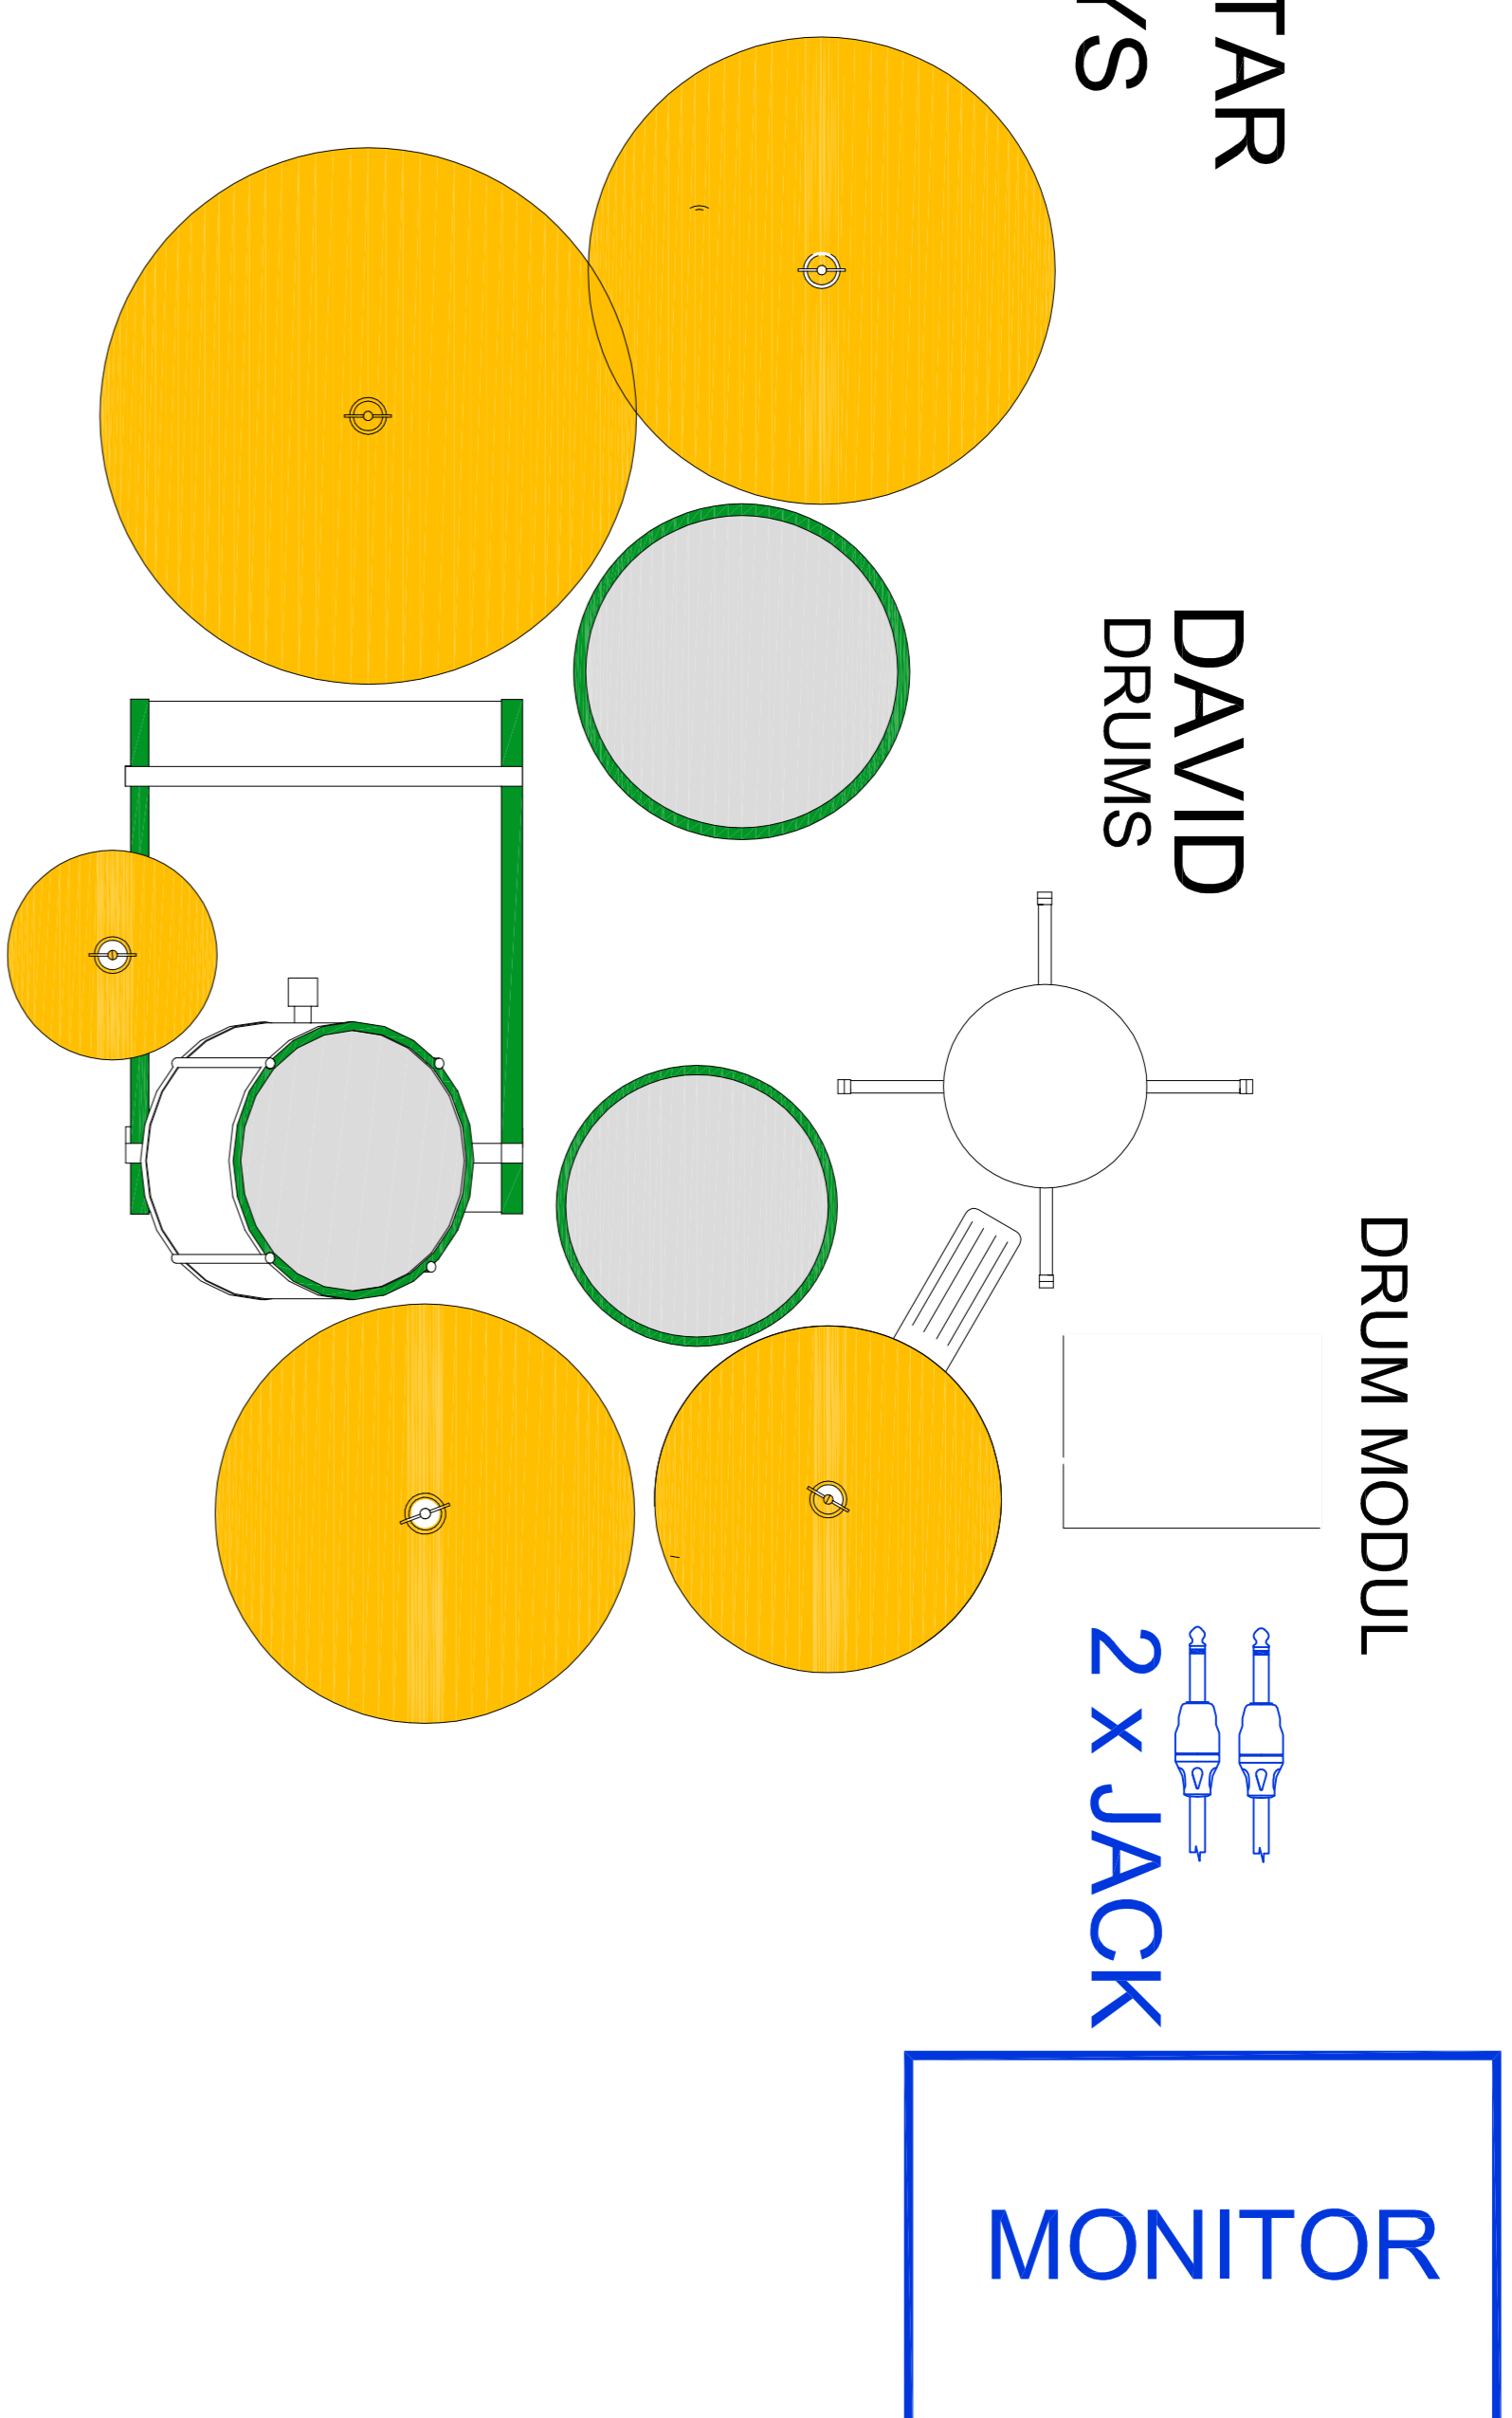

MARTIN ČARNÝ BAND STAGEPLAN

MARTIN ČARNÝ - LEAD VOCAL & GUITAR
PETR ROKUŠEK - BACK VOCAL & KEYS
KUBA VOHNOUT - BASS QUITAR
DAVID KOŠŤÁL - DRUMS

MIC DRUMS

- 1 x MIC BASS DRUM
- 1 x MIC SNARE DRUM
- 1 x MIC HI HATS
- 1 x MIC HIGH TOM
- 1 x MIC FLOOR TOM
- 2 x MIC OVER HEAD (CYMBALS)

MARTIN
LEAD VOCAL & GUITAR

1 x MIC CABINET

1 x MIC CABINET

KUBA
BASS

1 x MIC VOCAL