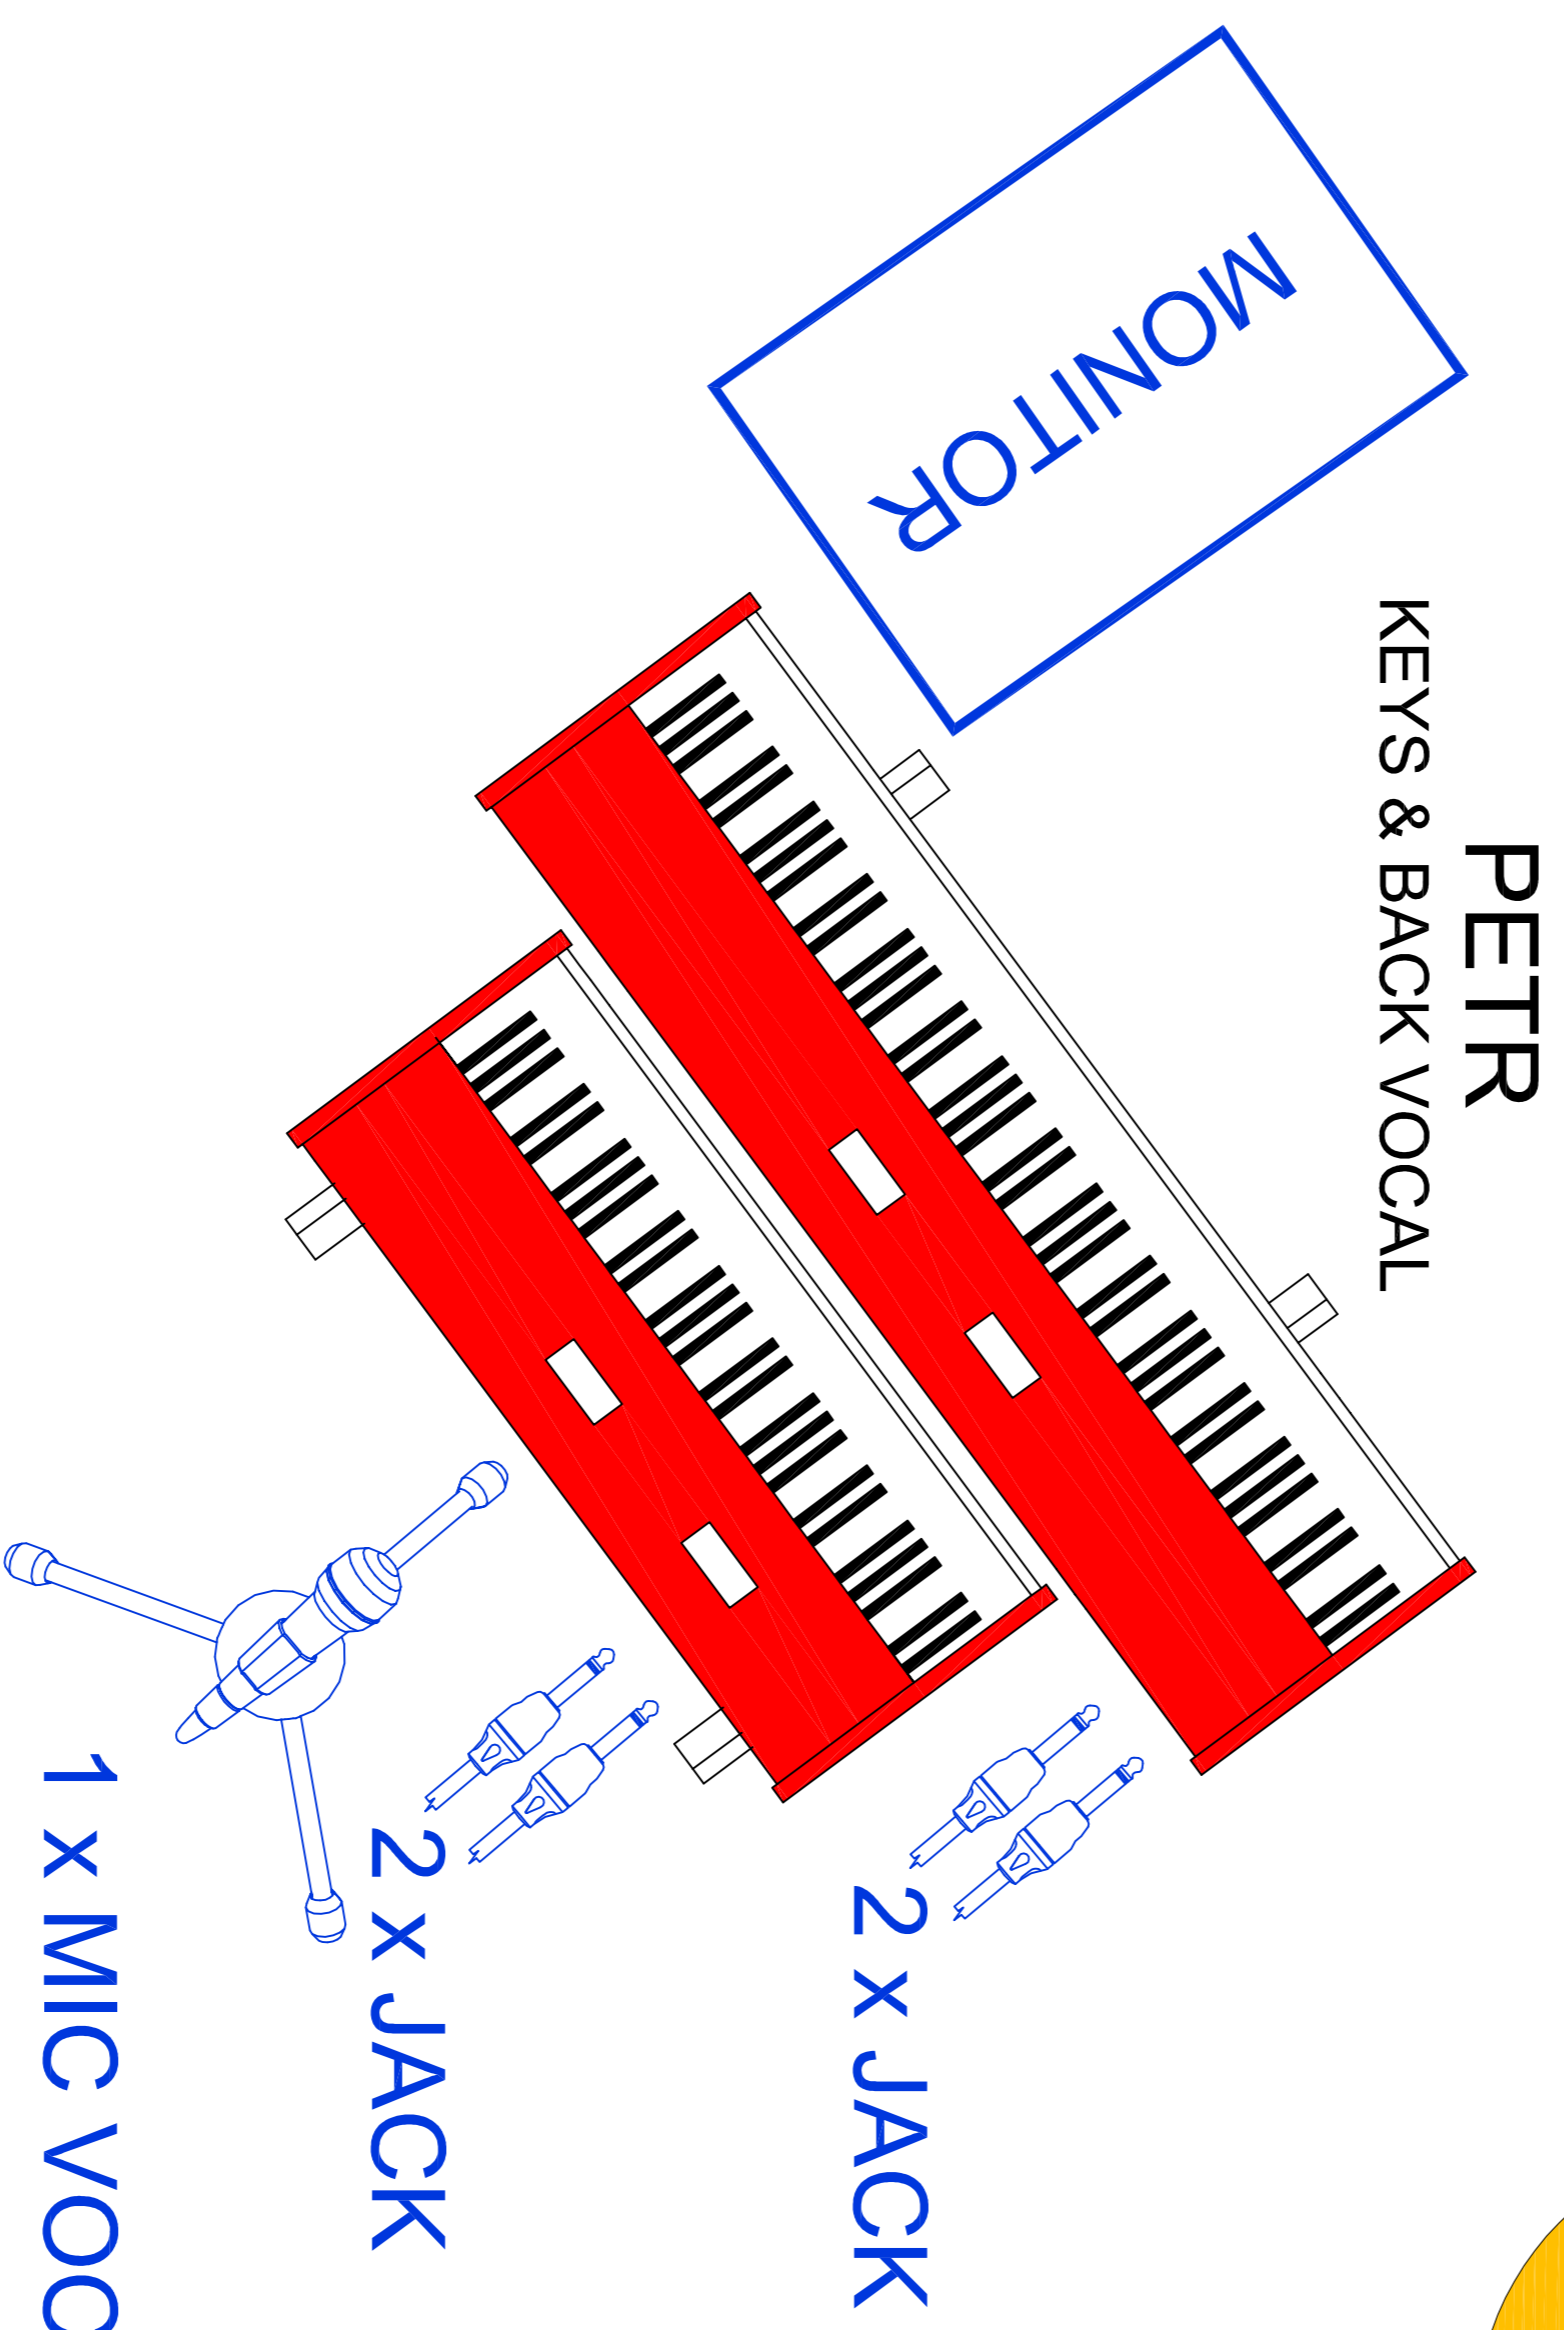

MARTIN ČARNÝ BAND STAGEPLAN

MARTIN ČARNÝ - LEAD VOCAL & GUITAR
PETR ROKUŠEK - BACK VOCAL & KEYS
KUBA VOHNOUT - BASS QUITAR
DAVID KOŠŤÁL - DRUMS

MIC DRUMS

- 1 x MIC BASS DRUM
- 1 x MIC SNARE DRUM
- 1 x MIC HI HATS
- 1 x MIC HIGH TOM
- 1 x MIC FLOOR TOM
- 2 x MIC OVER HEAD (CYMBALS)

MARTIN
LEAD VOCAL & GUITAR

1 x MIC CABINET

1 x MIC CABINET

KUBA
BASS

1 x MIC VOCAL